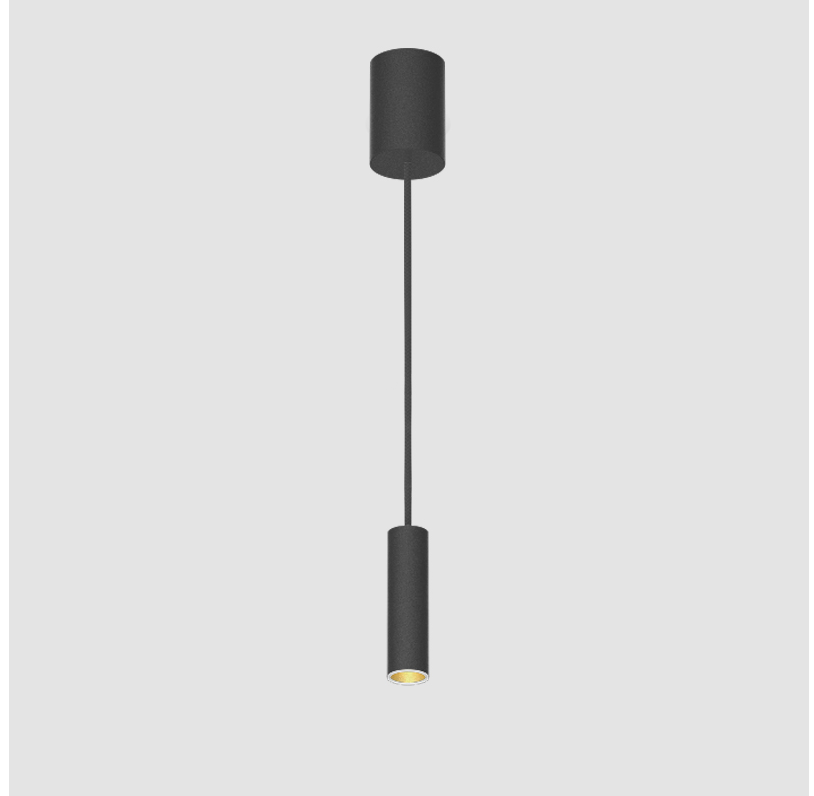

GENERAL

Series: Hangover
Subseries: Hangover Monopoint Surface Canopy
Partner: Prolicht
Division: Architectural
Installation: Suspension
Product Type: Pendant
Mounting Location: Ceiling
Light Distribution: Direct

PHYSICAL

Shape: Cylinder
Diameter (mm): 40
Diameter (in): 1 9/16
Height (mm): 150
Height (in): 5 7/8
Max. Overall Height (mm): 2150
Max. Overall Height (in): 84 5/8
Weight (kg): 0.75
Weight (lbs): 1.65
Diffuser: Shine Ring 0-6
Fixture Finish: SSR / BKV / CWI / CRY / HAB / UFT / ITA / RUA / FTG / MYG / LOD / PUS / FRO / FUP / KIA / POP / BLS / SPG / MEY / GOH / CHC / COM / ABZ / JAG / OBR / MOS / ROR
Fixture Material: Aluminum
Cable Details: 2000mm / 6000mm Cable in White / Black / Orange / Red

ELECTRICAL

Lamp Type: LED (Zhaga Standard)
Input Wattage (W): 10.9
Total Output Wattage (W): 9
Dimming: Non-Dimmable
Driver Included: Yes
Driver Location: Integrated
Driver Type: Constant Current
Driver Class: Class 2
Input Voltage (V): 120
Constant Current (MA): 500
Upon Request: Remote: 0-10Vdc dimming / Phase dimming 120Vac

LED

Number of LEDs: 1
Color Temperature (°K): 2700 / 3000 / 4000
Max. Delivered Lumen (lm): 842
CRI: >90 CRI
Lamp Life (hrs): 50000

OPTICAL

Reflector: 40 / 50

RATINGS AND CERTIFICATIONS

Certified By: Certified for North American Standards
IP rating: IP20