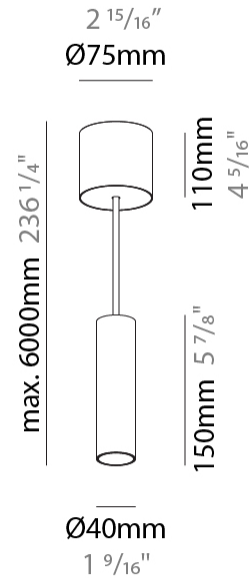

PHYSICAL

Shape: Cylinder
Diameter (mm): 40
Diameter (in): 1 9/16
Height (mm): 150
Height (in): 5 7/8
Max. Overall Height (mm): 2150
Max. Overall Height (in): 84 5/8
Weight (kg): 0.75
Weight (lbs): 1.65
Diffuser: Shine Ring 0-6
Fixture Finish: SSR / BKV / CWI / CRY / HAB / UFT / ITA / RUA / FTG / MYG / LOD / PUS / FRO / FUP / KIA / POP / BLS / SPG / MEY / GOH / CHC / COM / ABZ / JAG / OBR / MOS / ROR
Fixture Material: Aluminum
Cable Details: 2000mm / 6000mm Cable in White / Black / Orange / Red

LED

Number of LEDs: 1
Color Temperature (°K): 2700 / 3000 / 4000
Max. Delivered Lumen (lm): 842
CRI: >90 CRI
Lamp Life (hrs): 50000

OPTICAL

Reflector: 40 / 50

RATINGS AND CERTIFICATIONS

Certified By: Certified for North American Standards
IP rating: IP20

PHYSICAL

Shape: Cylinder
Diameter (mm): 40
Diameter (in): 1 9/16
Height (mm): 300
Height (in): 11 13/16
Max. Overall Height (mm): 2300
Max. Overall Height (in): 90 9/16
Diffuser: Shine Ring 0-6
Fixture Finish: SSR / BKV / CWI / CRY / HAB / UFT / ITA / RUA / FTG / MYG / LOD / PUS / FRO / FUP / KIA / POP / BLS / SPG / MEY / GOH / CHC / COM / ABZ / JAG / OBR / MOS / ROR
Fixture Material: Aluminum
Cable Details: 2000mm / 6000mm Cable in White / Black / Orange / Red

PHYSICAL

Shape: Cylinder
Diameter (mm): 40
Diameter (in): 1 9/16
Height (mm): 450
Height (in): 17 13/16
Max. Overall Height (mm): 2450
Max. Overall Height (in): 96 7/16
Diffuser: Shine Ring 0-6
Fixture Finish: SSR / BKV / CWI / CRY / HAB / UFT / ITA / RUA / FTG / MYG / LOD / PUS / FRO / FUP / KIA / POP / BLS / SPG / MEY / GOH / CHC / COM / ABZ / JAG / OBR / MOS / ROR
Fixture Material: Aluminum
Cable Details: 2000mm / 6000mm Cable in White / Black / Orange / Red