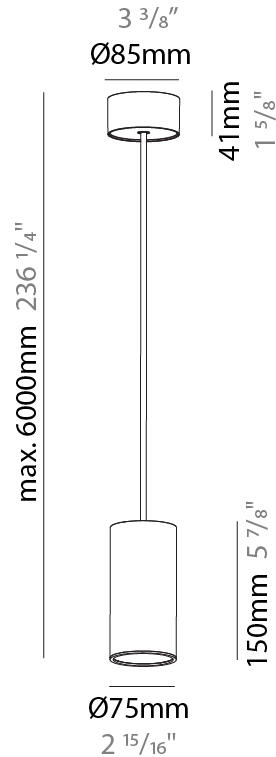

GENERAL

Series: Hangover
Subseries: Hangover Monopoint Surface Canopy
Partner: Prolicht
Division: Architectural
Installation: Suspension
Product Type: Pendant
Mounting Location: Ceiling
Light Distribution: Direct / Indirect

PHYSICAL

Shape: Cylinder
Diameter (mm): 75
Diameter (in): 2 15/16
Height (mm): 150
Height (in): 5 7/8
Max. Overall Height (mm): 2150
Max. Overall Height (in): 84 5/8
Diffuser: Shine Ring 0-6
Fixture Finish: SSR / BKV / CWI / CRY / HAB / UFT / ITA / RUA / FTG / MYG / LOD / PUS / FRO / FUP / KIA / POP / BLS / SPG / MEY / GOH / CHC / COM / ABZ / JAG / OBR / MOS / ROR
Fixture Material: Aluminum
Cable Details: 2000mm / 6000mm Cable in White / Black / Orange / Red

ELECTRICAL

Lamp Type: LED (Zhaga Standard)
Input Wattage (W): 10.9
Total Output Wattage (W): 9
Dimming: Non-Dimmable
Driver Included: Yes
Driver Location: Integrated
Driver Type: Constant Current
Driver Class: Class 2
Housing: ENCP3
Input Voltage (V): 120
Constant Current (mA): 500
Upon Request: Remote: 0-10Vdc dimming / Phase dimming 120Vac

LED

Number of LEDs: 2
Color Temperature (°K): 2700 / 3000 / 4000
Max. Delivered Lumen (lm): 911
CRI: >90 CRI
Efficiency (%): 86
Lamp Life (hrs): 50000

OPTICAL

Reflector: 18 / 36 / 52

RATINGS AND CERTIFICATIONS

Certified By: Certified for North American Standards
IP rating: IP20