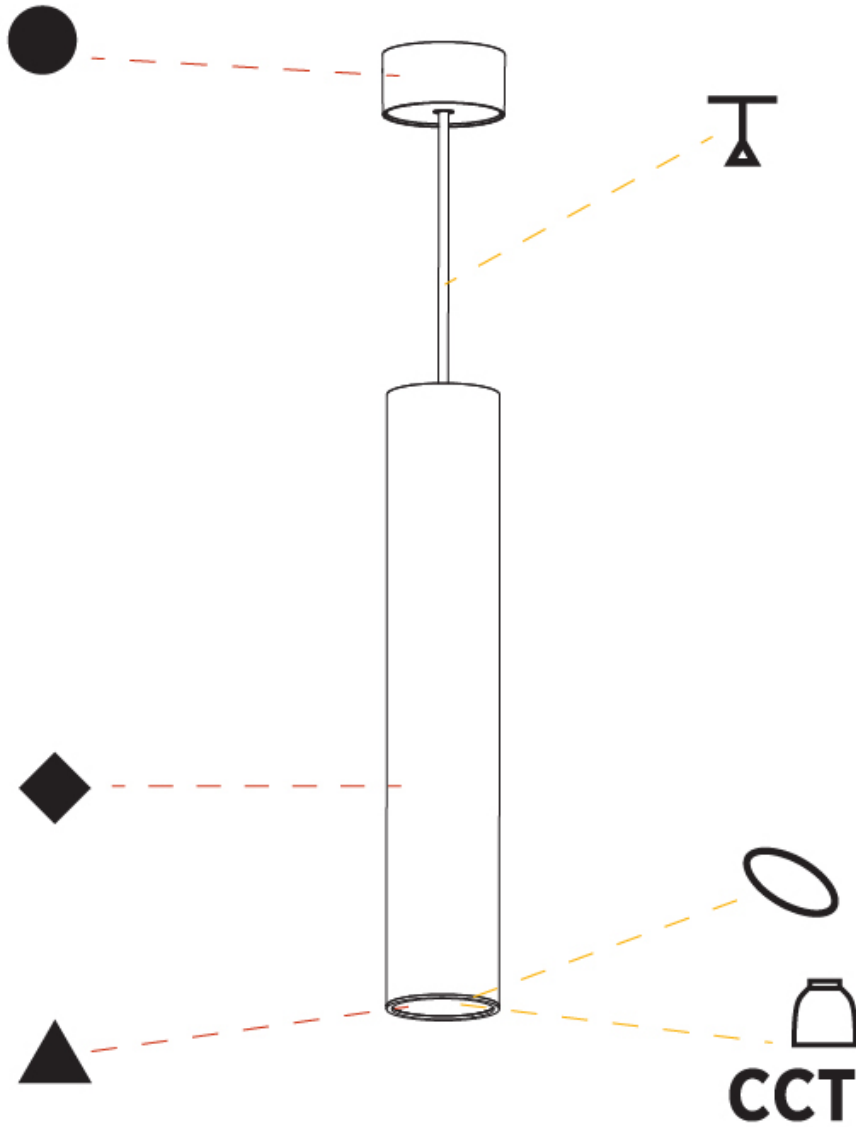

HANGOVER MONOPOINT SURFACE CANOPY SUSPENSION

A300170-

PROJECT	
TYPE	
SPECIFIER	
QUANTITY	
DATE	

A